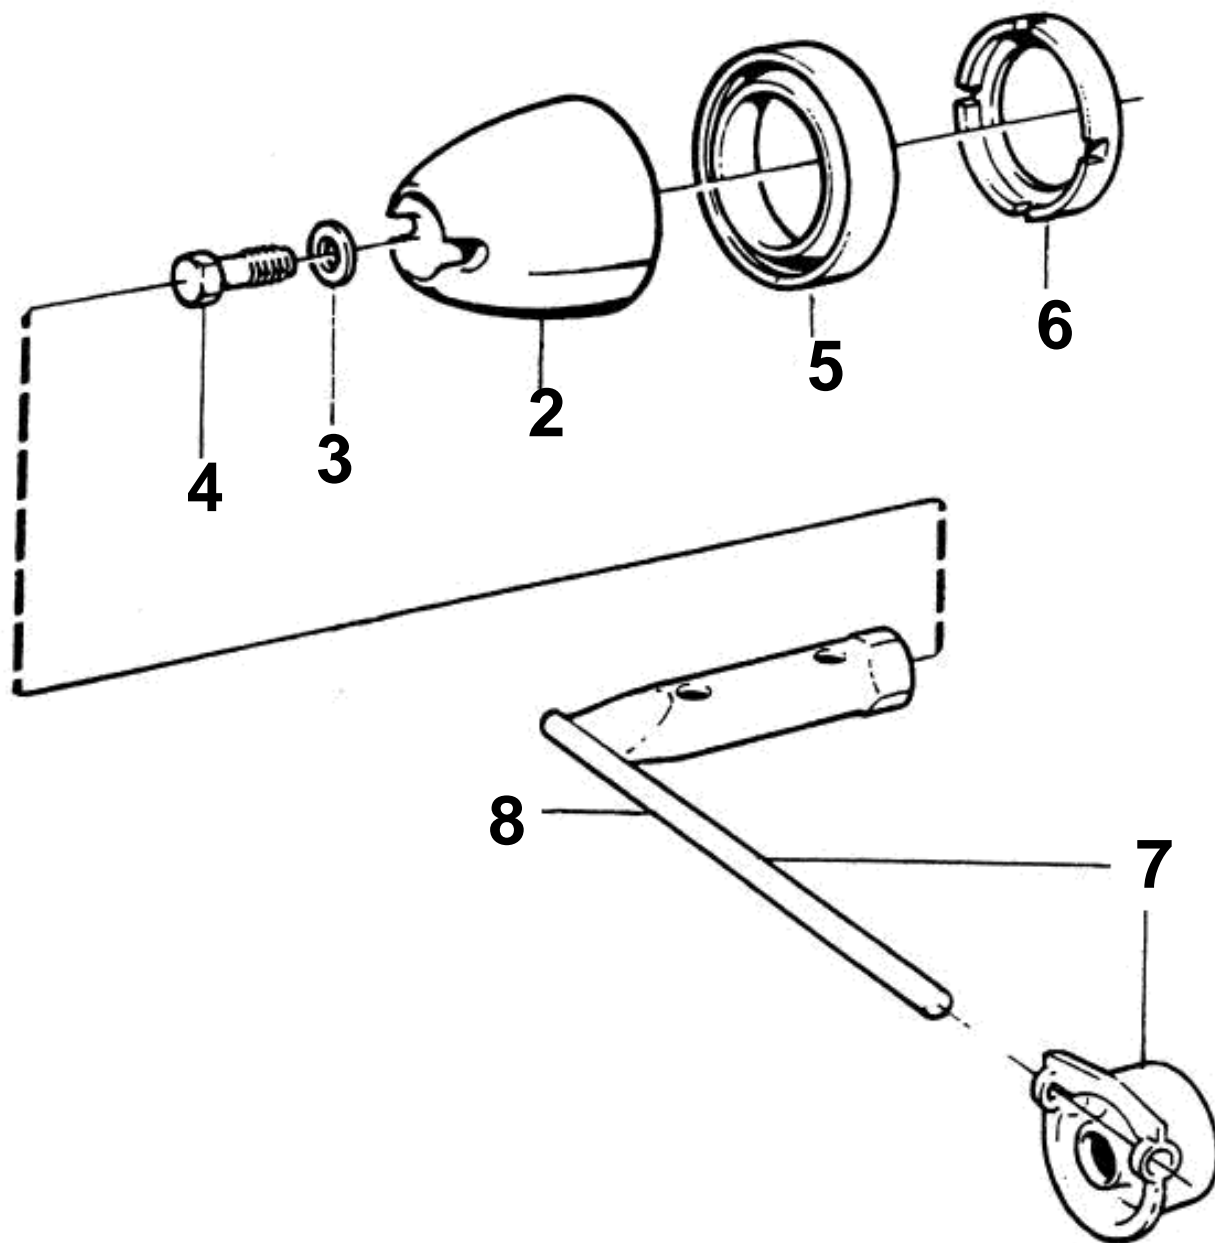

1

DP - PROPELLER CONE KIT, TOOL, CONE TIGHTENING

| REF | PART NO. | QTY | DESCRIPTION | NOTES |
|-----|----------|-----|--------------------|---|
| 1 | 872549 | 1 | Propeller cone kit | |
| 2 | | 1 | | |
| 3 | 943194 | 1 | · Washer | |
| 4 | 872546 | 1 | · Lock screw | |
| 5 | 853676 | 1 | · Spacer ring | For diesel engine with duoprop drive unit |
| 6 | 854294 | 1 | · Plastic washer | |
| 7 | 873058 | 1 | Tool kit | |
| 8 | 872773 | 1 | · Tool kit | |